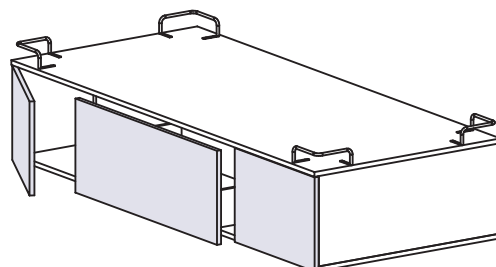

Colori strutture:
Carcasses colour:

Ciliegio/Cherry
Acero/Maple
Bianco/White

Colori frontali/strutture:
Carcasses/fronts colour:

Bianco/White
Rosa/Pink
Lilla/Violet
Lampone/Raspberry
Mora/Blackberry
Azzurro/Light blue
Blu/Blue
Verde/Green
Rosso/Red
Arancione/Orange
Giallo/Yellow
Ciliegio/Cherry
Acero/Maple