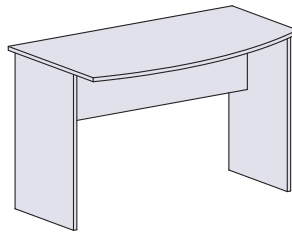

Colori frontali/strutture:
Carcasses/fronts colour:

Bianco/White
Rosa/Pink
Lilla/Violet
Lampone/Raspberry
Mora/Blackberry
Azzurro/Light blue
Blu/Blue
Verde/Green
Rosso/Red
Arancione/Orange
Giallo/Yellow
Ciliegio/Cherry
Acero/Maple