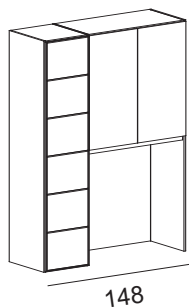

Accessori
Accessories

08P822
€ 414