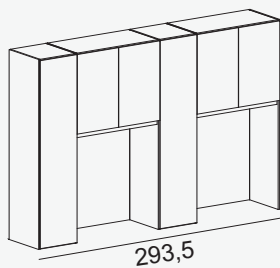

ARMADI A PONTE (

90,5 cm) -

213

53,3

Bridge cabinets

293,5