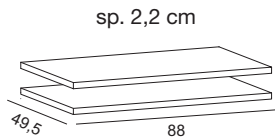

Ripiani extra per armadi
Extra shelves for wardrobes

08.00.PI-01

€ 48