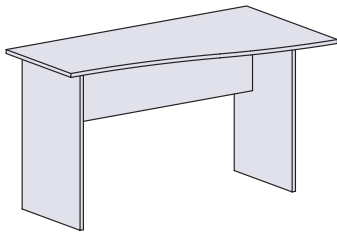

Colori frontali/strutture:
Carcasses/fronts colour:

Bianco/White
Rosa/Pink
Lilla/Violet
Lampone/Raspberry
Mora/Blackberry
Azzurro/Light blue
Blu/Blue
Verde/Green
Rosso/Red
Arancione/Orange
Giallo/Yellow
Ciliegio/Cherry
Acero/Maple