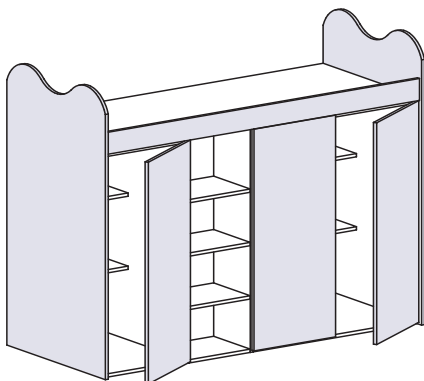

Colori frontali/strutture:

Bianco
Rosa
Lilla
Lampone
Mora
Azzurro
Blu
Verde
Rosso
Arancione
Giallo
Ciliegio
Acero