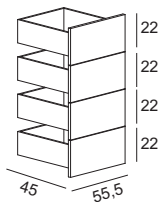

Accessori - Accessories

Cassettiera interna per cabina
Internal drawer for cabinet

08.00.OM-05

€ 125