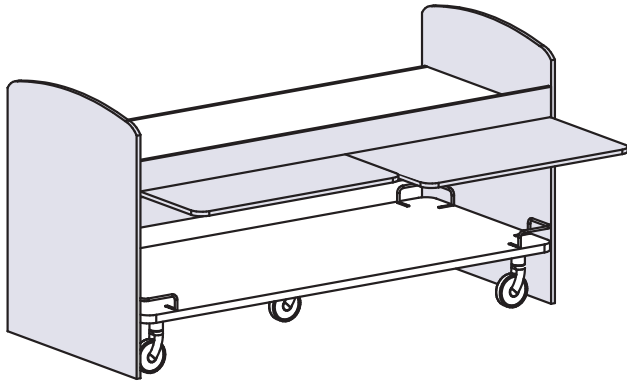

Abbinamenti colori

Colour combinations