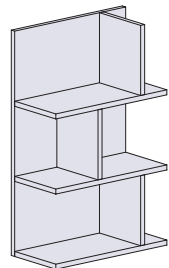

Abbinamenti colori

Colour combinations

Colori strutture:
Carcasses colour:

Ciliegio/Cherry
Acero/Maple
Bianco/White

Colori frontali/strutture:
Carcasses/fronts colour:

Bianco/White
Rosa/Pink
Lilla/Violet
Lampone/Raspberry
Mora/Blackberry
Azzurro/Light blue
Blu/Blue
Verde/Green
Rosso/Red
Arancione/Orange
Giallo/Yellow
Ciliegio/Cherry
Acero/Maple

Gambe in metallo
colore grigio
Metal legs gray