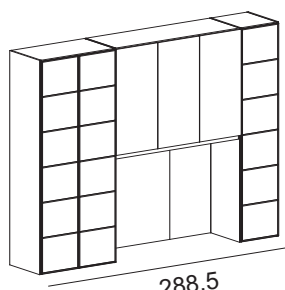

288,5

08P884

€ 818