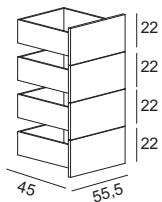

Accessori - Accessories

Cassettiera interna per cabina
Internal drawer for cabinet

08.00.OM-05

€ 125

Ripiani extra per armadi
Extra shelves for wardrobes