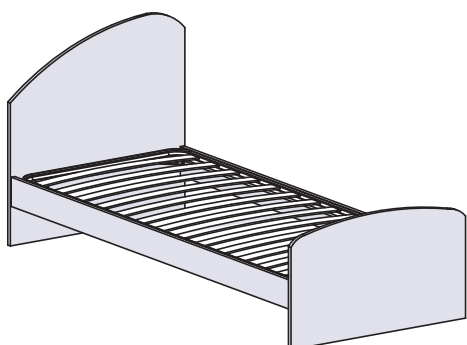

Colori strutture:
Carcasses colour:

Ciliegio/Cherry
Acero/Maple
Bianco/White

Colori frontali/strutture:
Carcasses/fronts colour:

Bianco/White
Rosa/Pink
Lilla/Violet
Lampone/Raspberry
Mora/Blackberry
Azzurro/Light blue
Blu/Blue
Verde/Green
Rosso/Red
Arancione/Orange
Giallo/Yellow
Ciliegio/Cherry
Acero/Maple