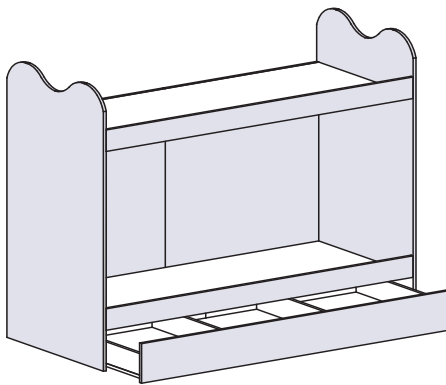

Colori strutture:

Ciliegio
Acero
Bianco