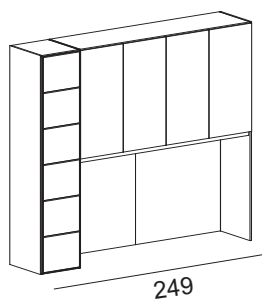

08P832
€ 561