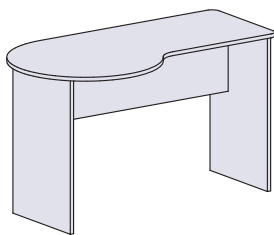

Gambe in metallo
colore grigio
Metal legs gray