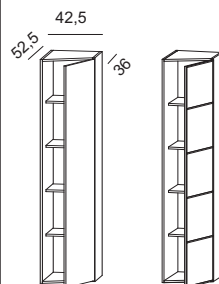

COMPLEMENTI ARMADIATURE - ΥΨΟΣ 213

Complements

Ripiani extra per cabina
Extra shelves for wardrobes

sp. 2,2 cm

08.00.PI-06

€ 48

Reversibili
Reversible