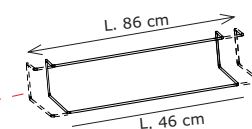

Porta scarpe allungabile
Extendible shoe rack

99.55.95

€ 188